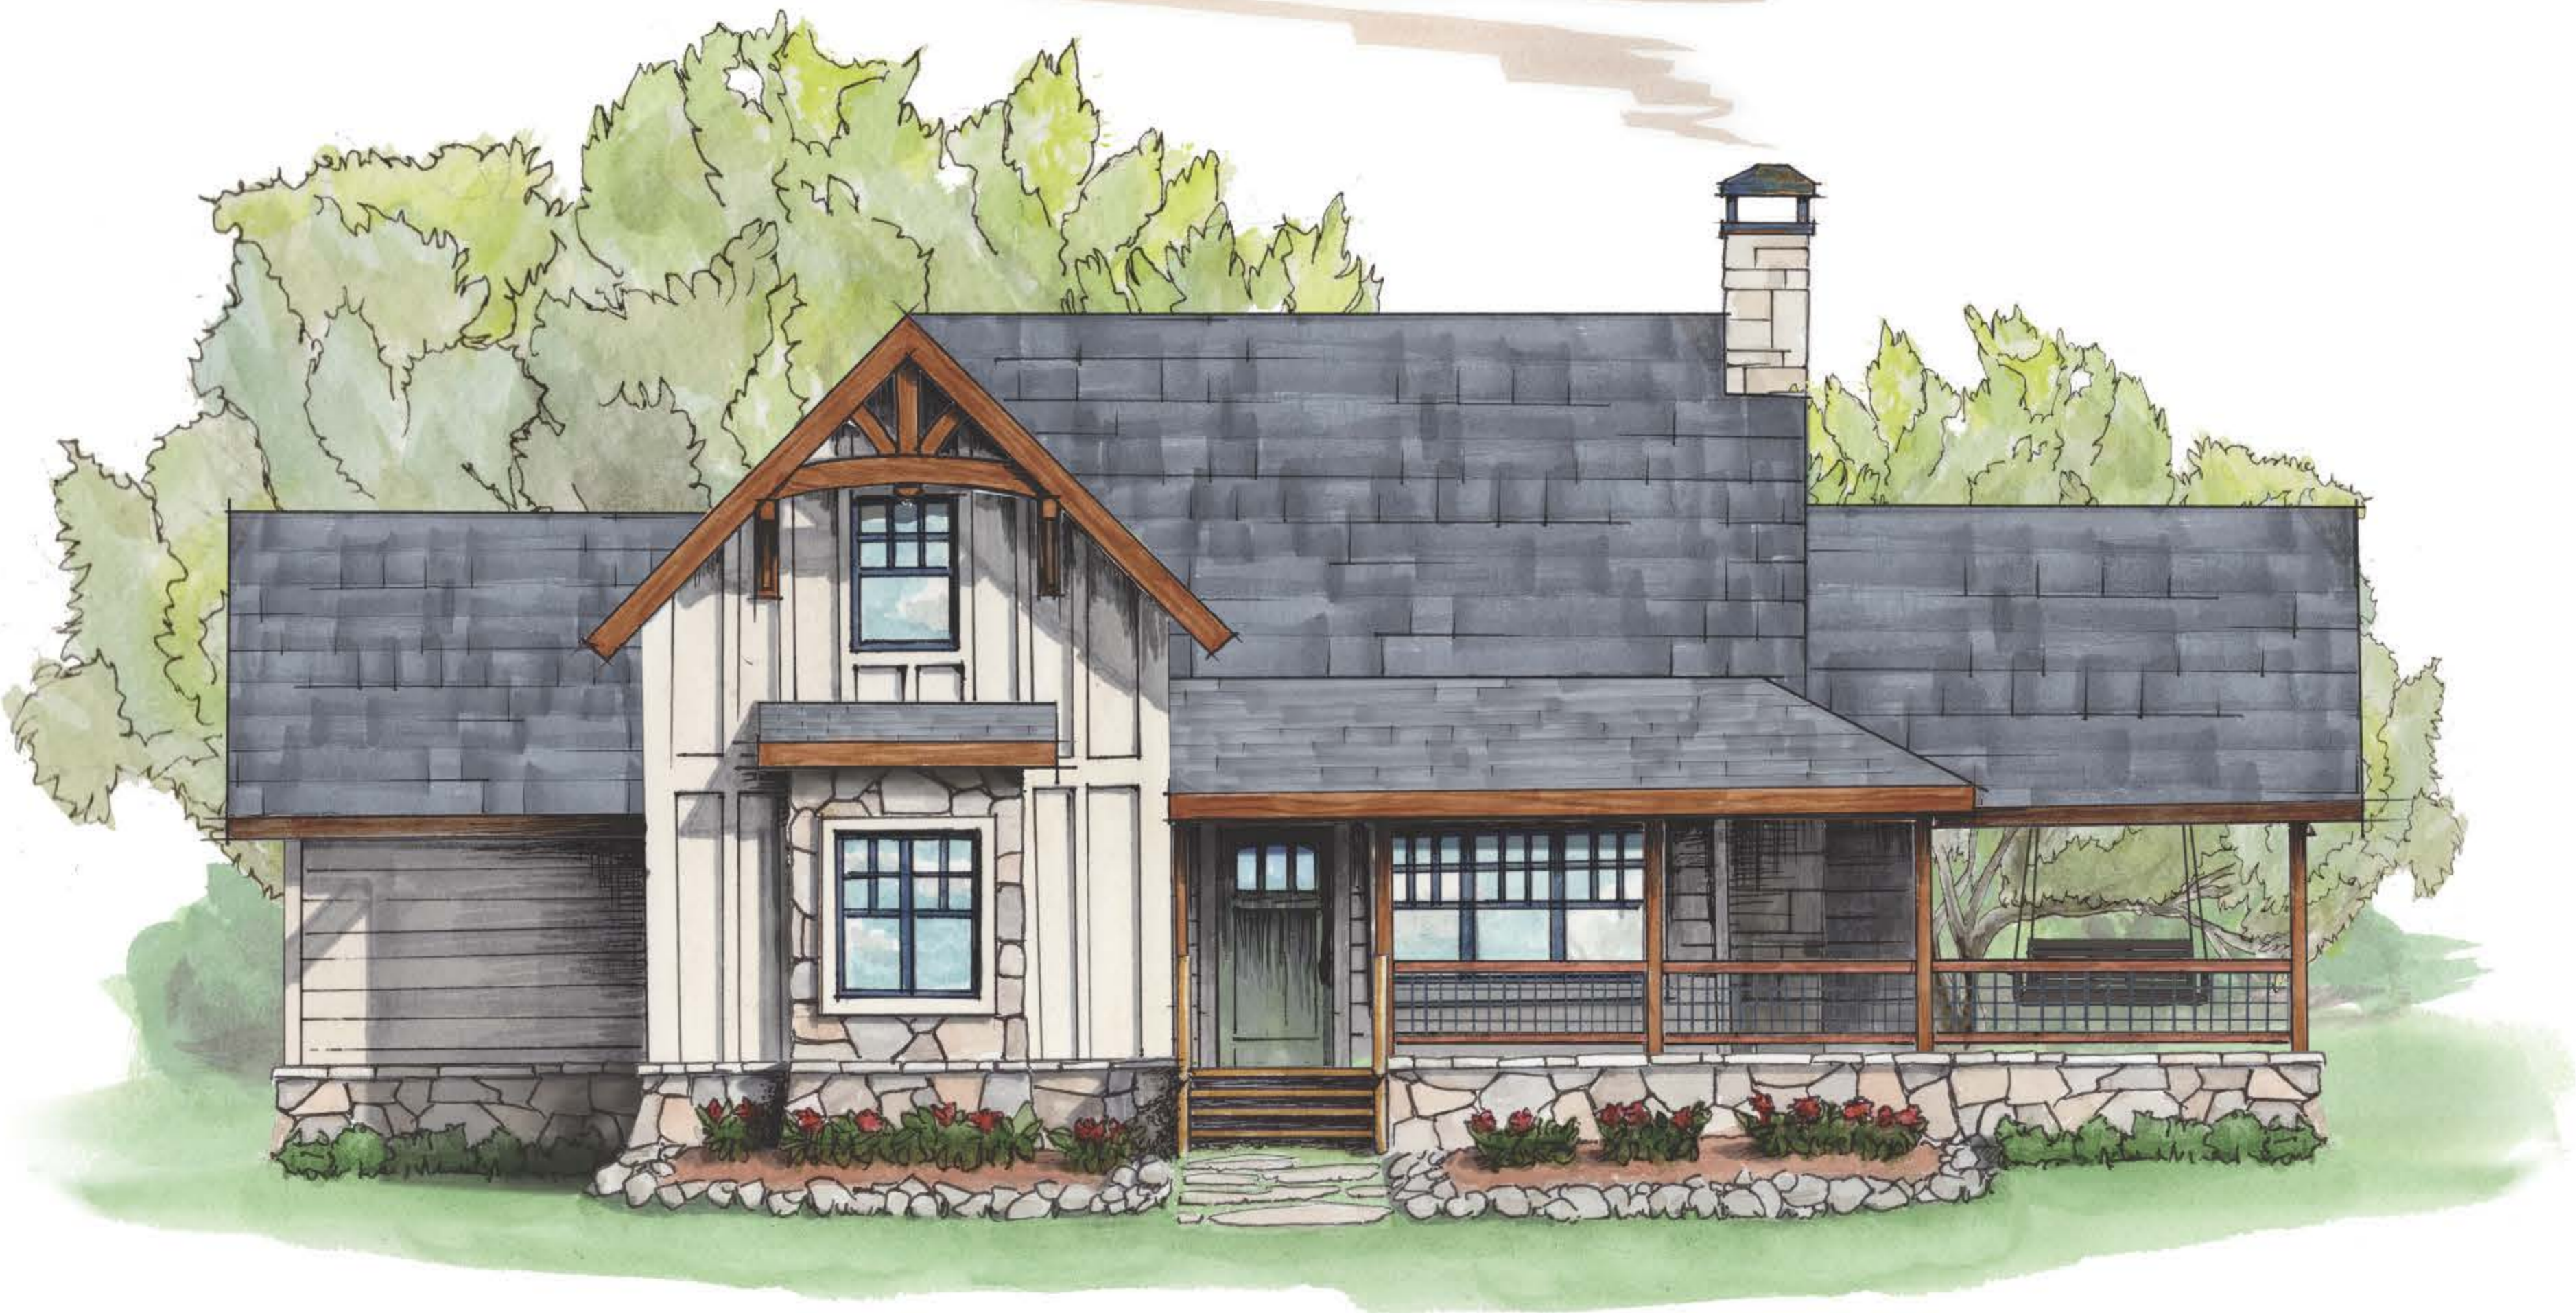

The Sparrow Cottage Farm

natural element homes

The Modern Farmhouse Collection

1-800-970-2224

Plan Info:

Bedrooms 2
 Baths 2
 Half Baths 0

Square Footage:

Heated:
1084 First Floor
445 Upper Floor

Total: 1529

Unheated:
440 Porches/Decks
0 Garage

FRONT

RIGHT

REAR

LEFT

Plan customization is included with your home plan purchase. Why not make it PERFECT?

natural element homes